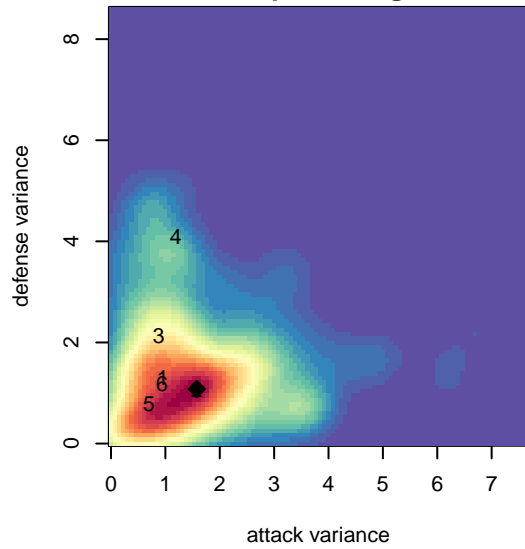

Las Vegas Sports Academy Red B99

Las Vegas, NV
 B99 total strength=1831
 attack=51.2 defense=24.83

alt names used:
 LVSA '99 BOYS RED (NV)
 LVSA '99 BOYS RED
 LVSA '99 BOYS RED
 LVSA '99 BOYS RED (NV)

Venues played:
 2016 Surf Cup Super White U18
 2016 FWRL Desert 2003 U14
 2016 LV Thanksgiving Classic LVTC U14 Gold
 2016 FWRL Desert 1999 U18
 2016 LV Thanksgiving Classic Desert Premier I
 2016 NV Players Showcase U-18 Treasure Isl

Las Vegas Sports Academy Red B99
 Dots are actual minus expected GF (blue circles) and GA (red triangles).
 Blue line is smoothed change in attack strength. Red is smoothed change in defense strength.

**attack and defense variance (black dot)
relative to other teams
and top 10 in region**

**attack and defense rating
relative to others at age
and all opponents in last 13 months**

**attack and defense rating
relative to others at age
and all opponents in last 13 months**

Performance relative to 13 month average

Performance relative to 13 month average

Distribution of opponents
 Red = Lose zone, Blue = Win zone, Green = Even
 Black line separates win/lose zones

lot. A=Neither has attack advantage, B=Opponent has both attack and defense advantage, C=Opponent has both attack and defense disadvantage, D=Both have